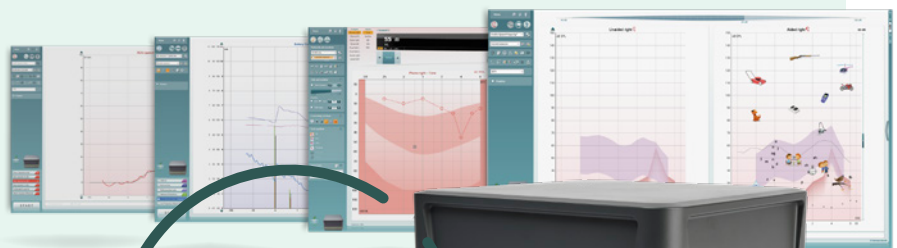

Science **made** smarter

Clever made compact

Hearing aid fitting has never been easier than with the Affinity Compact.

Affinity Compact is fully modular, allowing you to choose the hardware and software features you need now - and upgrade to additional AUD, REM, VSP and HIT options later on. A compact package that is both pleasing to the eye and that will evolve along with your business.

It's simply the smarter choice.

Interacoustics.com

NEW
Dedicated
keyboard
for audiometry

Audiometry,
HIT, REM and
visible speech
mapping

Interacoustics

Audiometry
~~~~~

Tympanometry

ABR